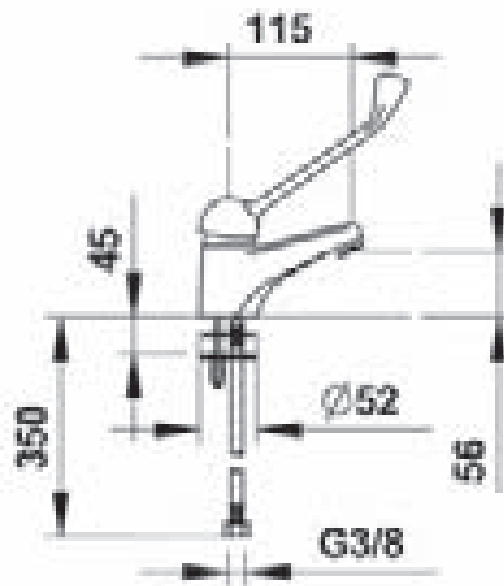

**Range:** Ergonomic Mixer taps

**Ref:** 60051 - Mixer tap with short spout - 170mm long control lever

**> Flow rate :**

- 8 l/mn at 3 bar until the halfway stop (flow rate limit on the ceramic cartridge)
- Anti-scale M24x100 laminar straightner to ensure no air in the water-jet

**> Hydraulic supply :**

- G 3/8" (12x17)

**> Material and colour finish :**

- Chromed brass body Ø40 ceramic disc cartridge

**> Thermal resistance :**

- Resist up to 75°C temperature during a 30mins period (thermal shock disinfection protocol)

**> Security :**

- Temperature limiter on the ceramic cartridge
- 2 PEX flexible hoses (L :350) with M3/8 swivel nuts
- Joint designed to resist thermal and chemical disinfection shock

**> Ergonomics :**

- 170mm long control lever

**> Delivered with :**

- Instruction manual
- Fixing element with D35 Bolt

**> Standards & approvals :**

- Compliant to NF EN 817
- ACS

Ce document n'est pas contractuel ; nous nous réservons le droit de modifier les caractéristiques de nos produits sans préavis. Toutes nos marques et tous modèles sont déposés.